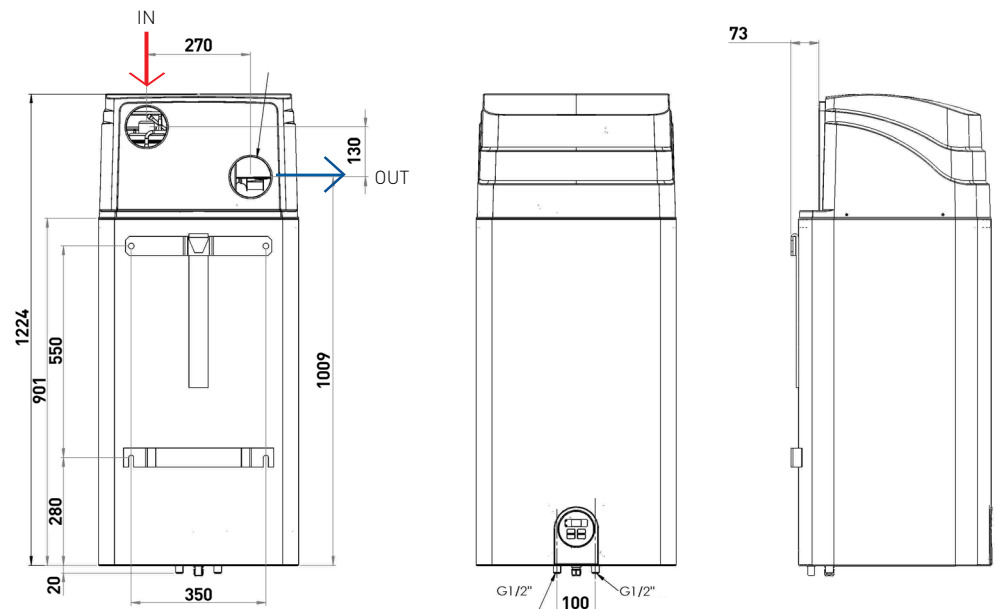

Domestic hot water heat pump - smaller consumers

KRONOTERMSI

Model: WP1 LF-101

SI

MAIN FEATURES

- + Heating power / heat pump only: 1 kW
- + Tank volume: 100 L
- + Power supply: 230 V, 50 Hz
- + Electrical heater: 1,5 kW
- + Designed for up to 3 users
- + ideal for vacation homes, appartments, turist objects
- + Simple installation
- + Small space required
- + Air intake and outtake from indoor or outdoor is possible
- + Time scheduling of anti-legionela programm
- + User friendly controller "OPTITRONIC 2/100"

ENERGY CLASS

CONTROLLER OPTITRONIC 2/100

MAIN DIMENSIONS

Caution: all dimensions are in »mm«.